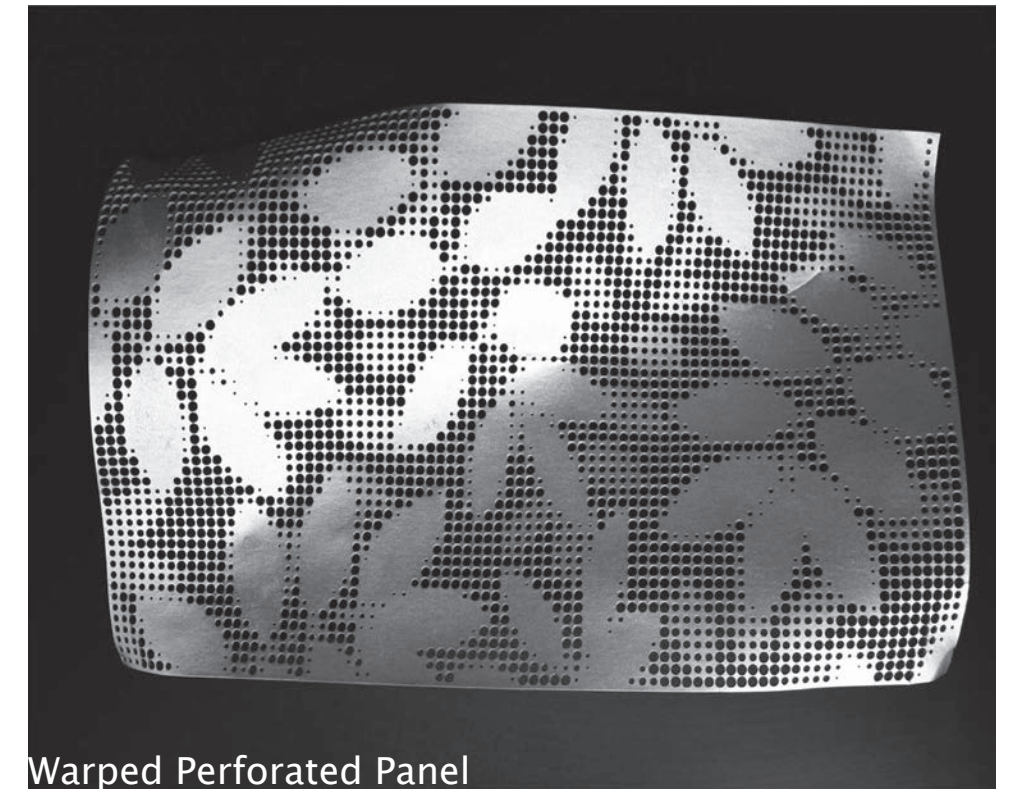

Spring Garden Street Connector, Philadelphia, PA

Vision for Southern Elevation and Abutment Corners

Spring Garden Street Connector, Philadelphia, PA

Backlit Perforated Lighting Panels Coordinated with Pavement Transitions

Spring Garden Street Connector, Philadelphia, PA

Lighting Study Maquette

Warped Perforated Panel

Perforated Floating Panels with Verdant Vine Pattern

Spring Garden Street Connector, Philadelphia, PA

Bright and Inviting Mass Transit Access