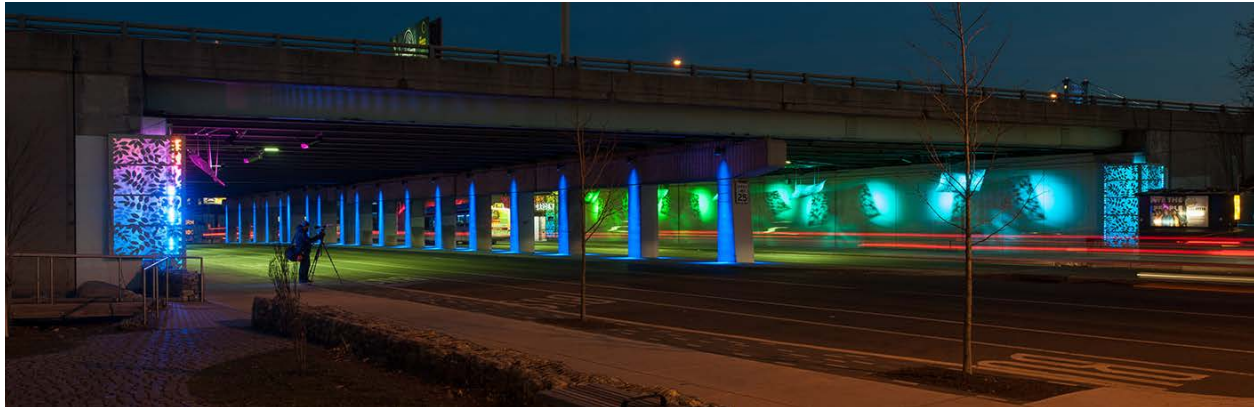

Spring Garden Street Connector, Philadelphia, PA

Vision for Southern Elevation and Abutment Corners

Spring Garden Street Connector, Philadelphia, PA

Backlit Perforated Lighting Panels Coordinated with Pavement Transitions

Spring Garden Street Connector, Philadelphia, PA

Lighting Study Maquette

Warped Perforated Panel

Perforated Floating Panels with Verdant Vine Pattern

Spring Garden Street Connector, Philadelphia, PA

Bright and Inviting Mass Transit Access

Spring Garden Street Connector, Philadelphia, PA

Median Columns with Color Wash

Spring Garden Street Connector, Philadelphia, PA

View East from the Spring Garden Street Median

Spring Garden Street Connector, Philadelphia, PA

State of the Art Programmable Lighting Display

Spring Garden Street Connector, Philadelphia, PA