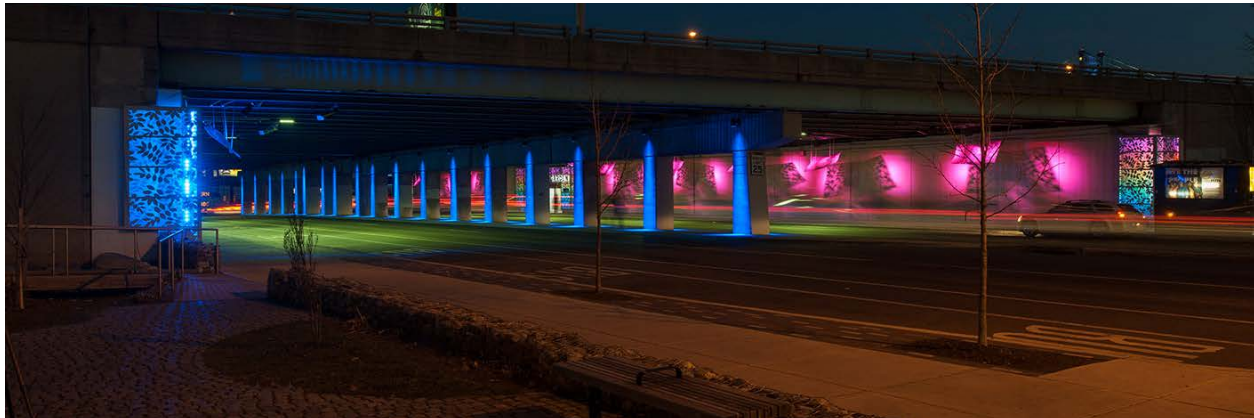

Spring Garden Street Connector, Philadelphia, PA

Vision for Southern Elevation and Abutment Corners

Spring Garden Street Connector, Philadelphia, PA

Backlit Perforated Lighting Panels Coordinated with Pavement Transitions

Spring Garden Street Connector, Philadelphia, PA

Lighting Study Maquette

Warped Perforated Panel

Perforated Floating Panels with Verdant Vine Pattern

Spring Garden Street Connector, Philadelphia, PA

Bright and Inviting Mass Transit Access

Spring Garden Street Connector, Philadelphia, PA

Median Columns with Color Wash

Spring Garden Street Connector, Philadelphia, PA

View East from the Spring Garden Street Median

Spring Garden Street Connector, Philadelphia, PA

State of the Art Programmable Lighting Display

Spring Garden Street Connector, Philadelphia, PA