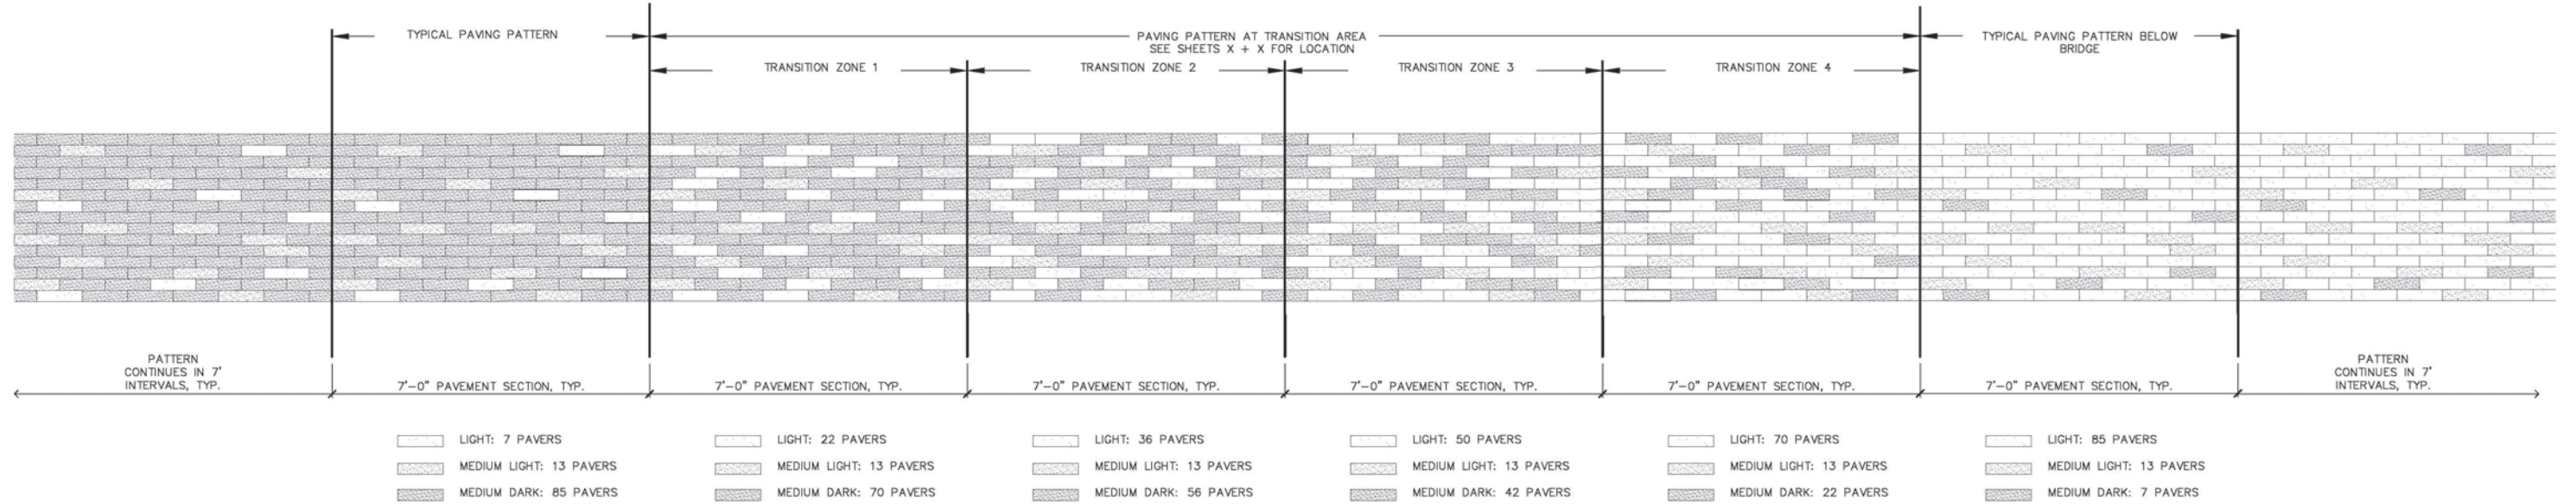

Unimproved East and West Underpass Approaches

Spring Garden Street Connector, Philadelphia, PA

Unmarked Transit Entry and Dark Underpass Corridor

Spring Garden Street Connector, Philadelphia, PA

Proposed Improvements

Spring Garden Street Connector, Philadelphia, PA

Vision for Southern Elevation and Abutment Corners

Spring Garden Street Connector, Philadelphia, PA

Backlit Perforated Lighting Panels Coordinated with Pavement Transitions

Spring Garden Street Connector, Philadelphia, PA

Lighting Study Maquette

Warped Perforated Panel

Perforated Floating Panels with Verdant Vine Pattern

Spring Garden Street Connector, Philadelphia, PA

Bright and Inviting Mass Transit Access

Spring Garden Street Connector, Philadelphia, PA

Median Columns with Color Wash

Spring Garden Street Connector, Philadelphia, PA

View East from the Spring Garden Street Median

Spring Garden Street Connector, Philadelphia, PA