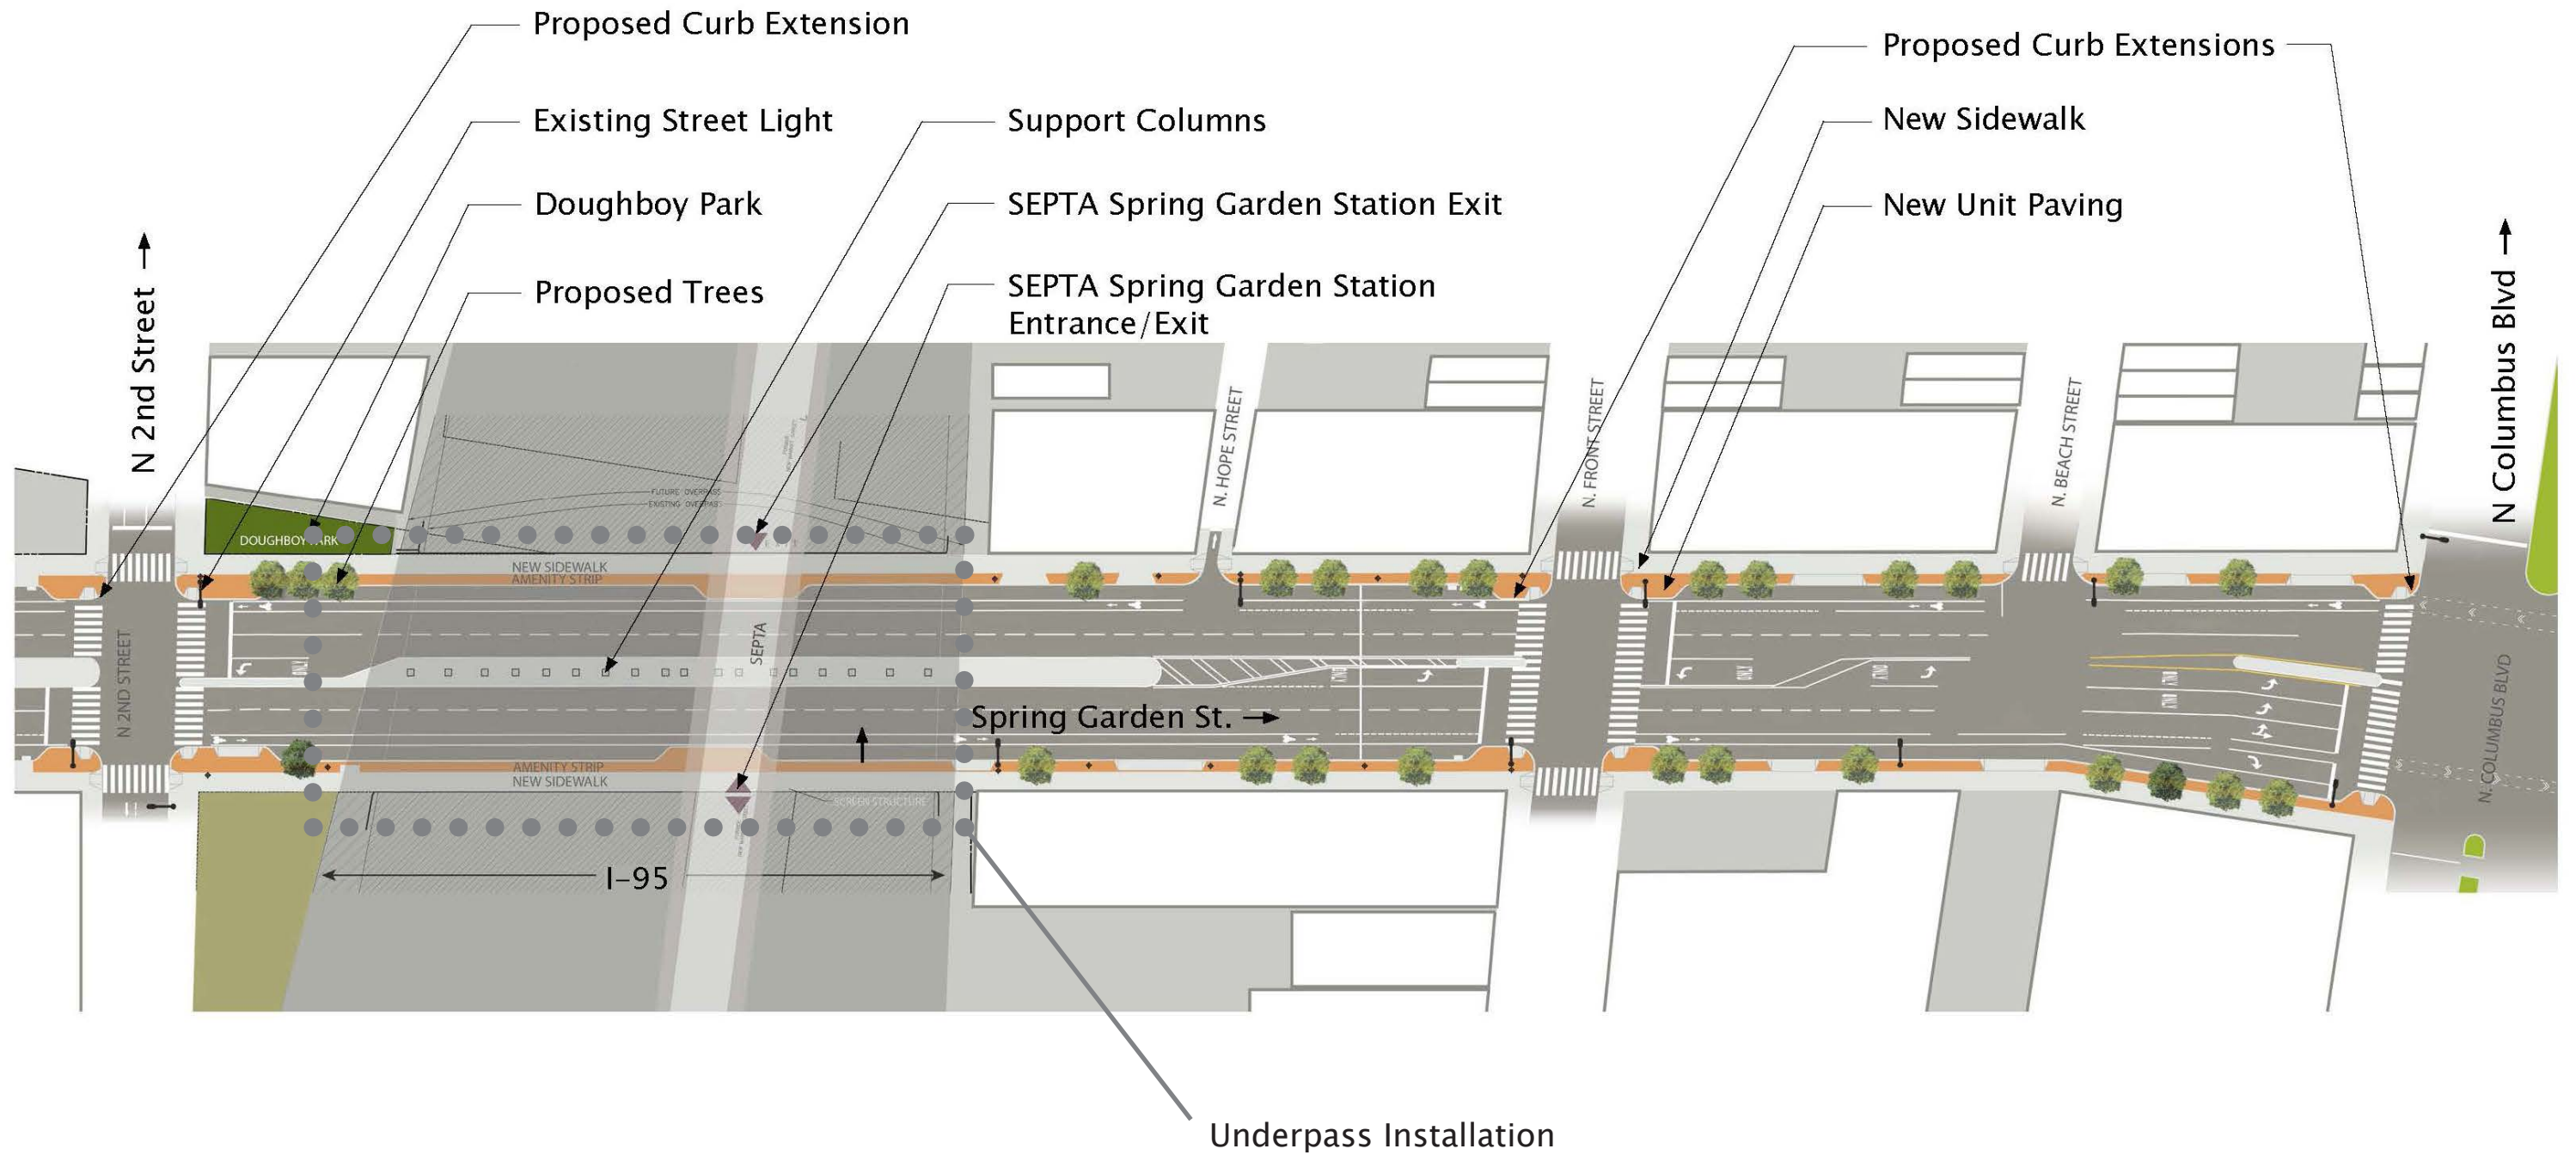

Unimproved East and West Underpass Approaches

Spring Garden Street Connector, Philadelphia, PA

Unmarked Transit Entry and Dark Underpass Corridor

Spring Garden Street Connector, Philadelphia, PA

Proposed Improvements

Spring Garden Street Connector, Philadelphia, PA

Vision for Southern Elevation and Abutment Corners

Spring Garden Street Connector, Philadelphia, PA

Backlit Perforated Lighting Panels Coordinated with Pavement Transitions

Spring Garden Street Connector, Philadelphia, PA

Lighting Study Maquette

Warped Perforated Panel

Perforated Floating Panels with Verdant Vine Pattern

Spring Garden Street Connector, Philadelphia, PA

Bright and Inviting Mass Transit Access

Spring Garden Street Connector, Philadelphia, PA

Median Columns with Color Wash

Spring Garden Street Connector, Philadelphia, PA

View East from the Spring Garden Street Median

Spring Garden Street Connector, Philadelphia, PA