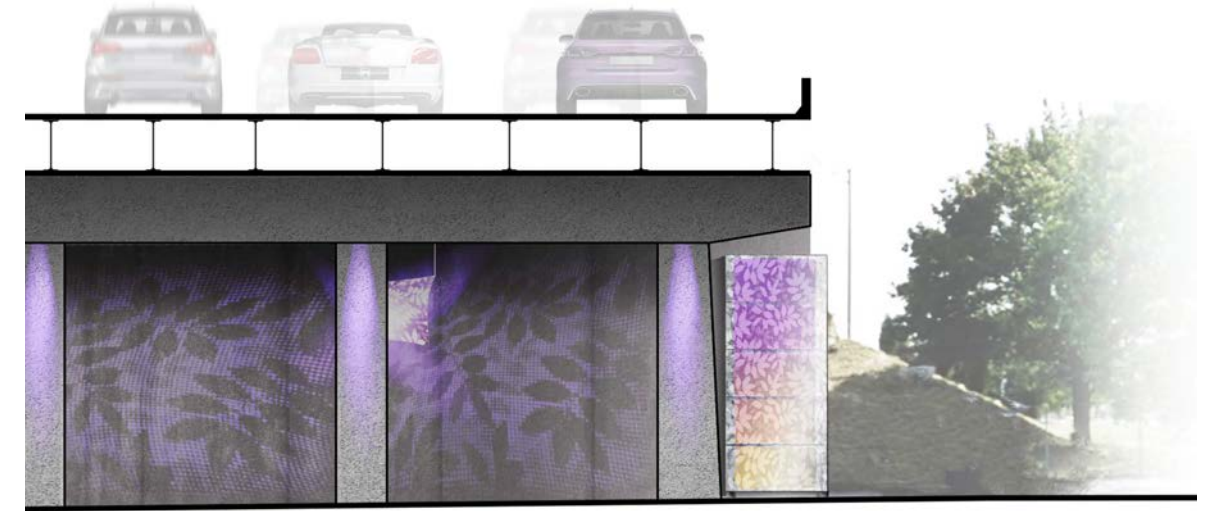

Unimproved East and West Underpass Approaches

Spring Garden Street Connector, Philadelphia, PA

Unmarked Transit Entry and Dark Underpass Corridor

Spring Garden Street Connector, Philadelphia, PA

Proposed Improvements

Spring Garden Street Connector, Philadelphia, PA

Vision for Southern Elevation and Abutment Corners

Spring Garden Street Connector, Philadelphia, PA

Backlit Perforated Lighting Panels Coordinated with Pavement Transitions

Spring Garden Street Connector, Philadelphia, PA

Lighting Study Maquette

Warped Perforated Panel

Perforated Floating Panels with Verdant Vine Pattern

Spring Garden Street Connector, Philadelphia, PA

Bright and Inviting Mass Transit Access

Spring Garden Street Connector, Philadelphia, PA

Median Columns with Color Wash

Spring Garden Street Connector, Philadelphia, PA

View East from the Spring Garden Street Median

Spring Garden Street Connector, Philadelphia, PA