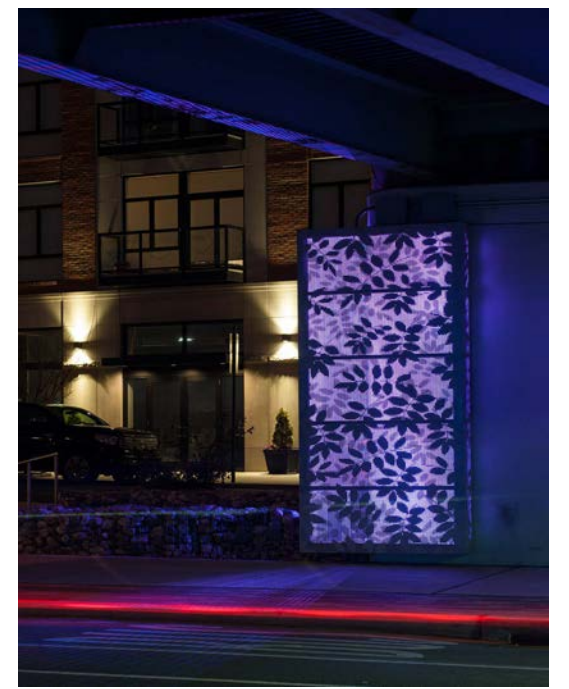

Spring Garden Street Connector, Philadelphia, PA

Vision for Southern Elevation and Abutment Corners

Spring Garden Street Connector, Philadelphia, PA

Backlit Perforated Lighting Panels Coordinated with Pavement Transitions

Spring Garden Street Connector, Philadelphia, PA

Lighting Study Maquette

Warped Perforated Panel

Perforated Floating Panels with Verdant Vine Pattern

Spring Garden Street Connector, Philadelphia, PA

Bright and Inviting Mass Transit Access

Spring Garden Street Connector, Philadelphia, PA

Median Columns with Color Wash

Spring Garden Street Connector, Philadelphia, PA

View East from the Spring Garden Street Median

Spring Garden Street Connector, Philadelphia, PA

State of the Art Programmable Lighting Display

Spring Garden Street Connector, Philadelphia, PA